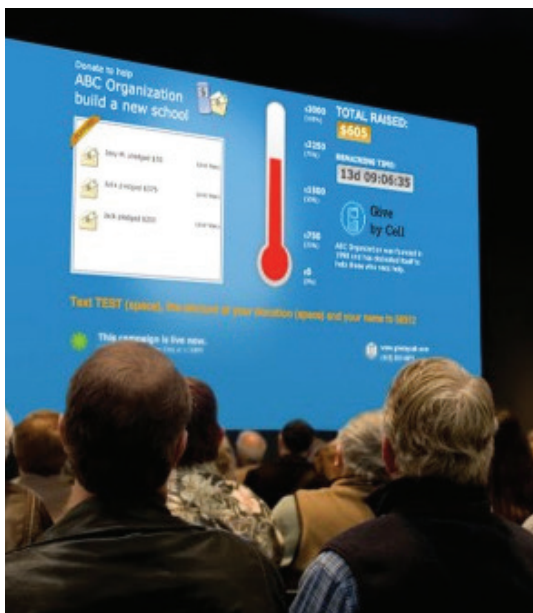

FUNDRAISING THERMOMETER

With our **FUNDRAISING THERMOMETER**, you can easily visualize, your donors' pledges in real-time — so both you and your donors can see how close you are to reaching your fundraising goal. Once they've sent a text, your donor's name will appear next to their pledge. And donors love seeing their name in lights!

Getting started is as easy as logging in to our Web-based administrative site, connecting your laptop to a projector at the event, and watching that red barometer climb higher and higher.

Visit this link to try out a demo version of the Fundraising Thermometer: <http://givebycell.com/service/solutions/screencasting/>