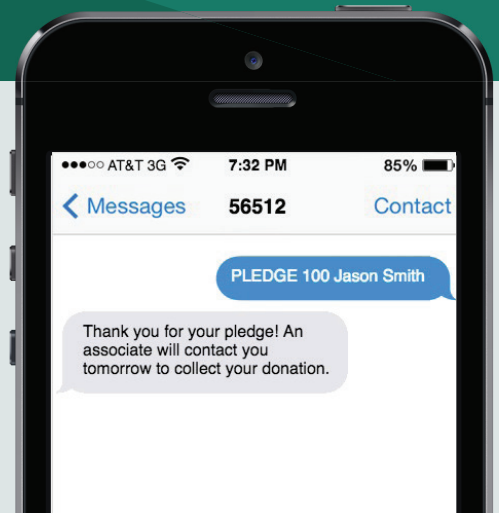

# give by cell

# MOBILE PLEDGE

Donors send a text message donation - in any amount!

Mobile Pledge is a great way to incorporate mobile giving into your next live event, harnessing the immediacy of text messaging to incite your guests to action.

## FEATURES & BENEFITS

**MOBILE PLEDGE** is a text message donation service specifically designed for live events — donors can pledge any amount without the \$5 or \$10 limit that is standard for mobile giving. The Mobile Pledge system captures your donor's pledge amount and phone number, and your staff can contact donors to process all pledge transactions.

Give by Cell provides in-depth reporting statistics to track all pledges, as well as donor contact information. That way, you'll know when and from where your donor sent a pledge.

Why wait? Get into the spirit of giving! Your Mobile Pledge account can be activated overnight, and live the next day.